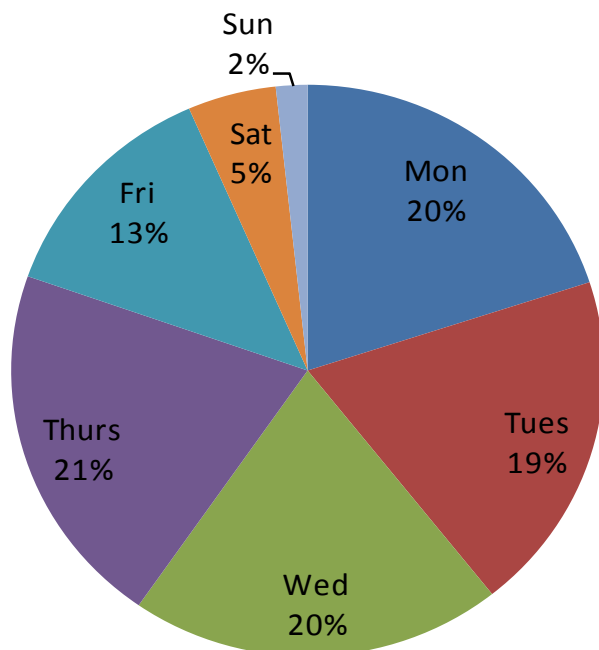

customer chat questions asked since 2003

active partner libraries

years old

284,289 39 7

hours monitored weekly

avg # of librarians chatting per hour

% of repeat customers

309 four 60%

most customer usage in 2009

questions answered in first year

- + **Montgomery County Public**
- + **Baltimore County Public**
- + **Anne Arundel County Public**
- + **Howard County Public**
- + **University of MD, College Park**
- + **Carroll County Public**
- + **Enoch Pratt / SLRC**

24,137

most librarian activity in 2009

- + **Enoch Pratt / SLRC**
- + **Montgomery County Public**
- + **Harford County Public**
- + **Prince George's County Public**
- + **Baltimore County Public**
- + **Anne Arundel County Public**
- + **University of MD, College Park**

Monitoring distribution by day of the week